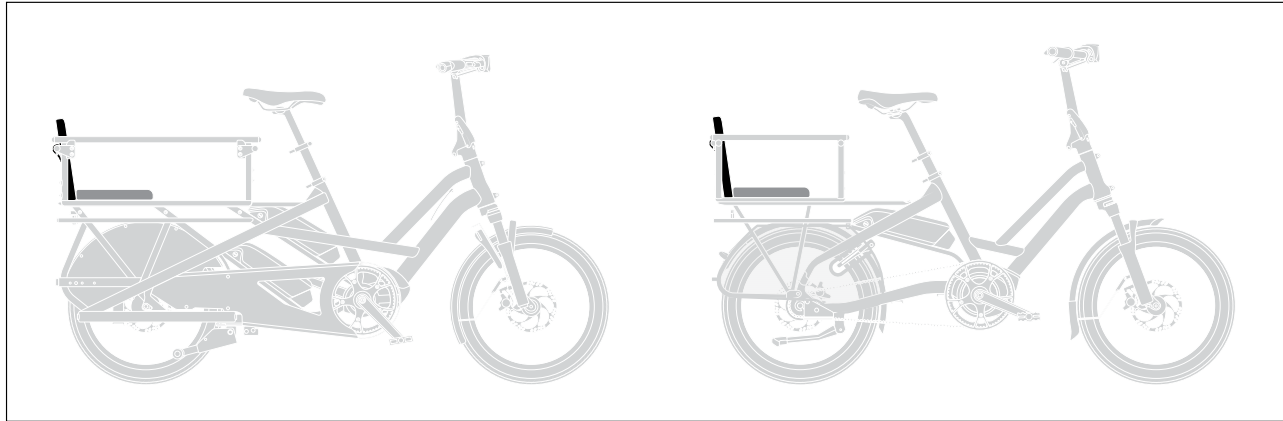

Installation

⚠ Clubhouse Seat Pad and either Clubhouse, Clubhouse+, or Clubhouse Mini are required for Backrest installation.

Position Fastening Strap on center of Rear Bar.

Join Clubhouse Backrest and Seat Pad with Backrest Hinge.

Align velcro and press firmly.

Visit <https://www.ternbicycles.com/en/support> to download the latest manual.

LIMITED PRODUCT WARRANTY INFORMATION: This Product comes with a ONE (1) YEAR Limited Warranty from the date of retail purchase by the original end-user. If a material or workmanship defect arises and a valid claim is received within the Warranty Period, this Product will be replaced. Mobility Holdings cannot be held liable for damages to personal property due to misuse or improper care and maintenance. This Product Warranty does not, under any circumstance, cover the replacement or cost of any third party product used with or connected to the Product.