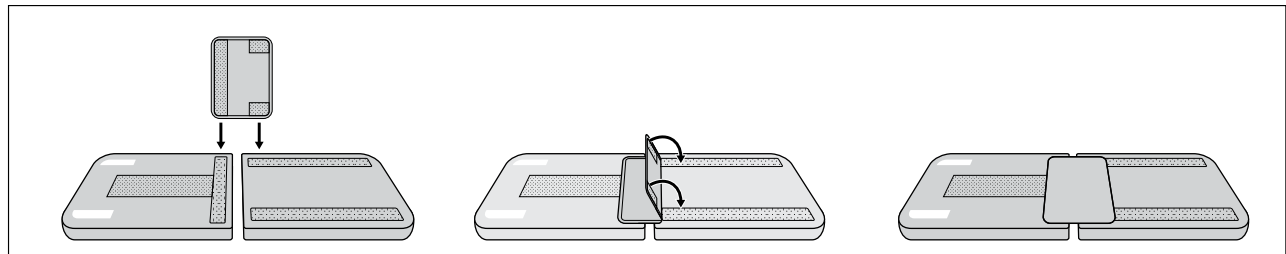

What's Included

- Clubhouse Backrest
- Backrest Hinge
- Fastening Strap, 50 x 185 mm

⚠ Attention

- Keep Backrest away from sharp objects.
- Store Backrest away from direct sunlight when not in use to extend its lifespan.

Installation

⚠ Clubhouse Seat Pad and either Clubhouse, Clubhouse+, or Clubhouse Mini are required for Backrest installation.

Position Fastening Strap on center of Rear Bar.

Join Clubhouse Backrest and Seat Pad with Backrest Hinge.