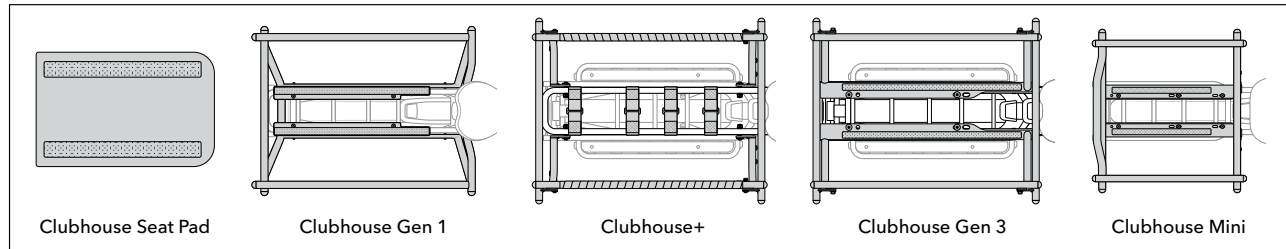

What's Included

- Clubhouse Backrest
- Backrest Hinge
- Fastening Strap, 50 x 185 mm

⚠ Attention

- Keep Backrest away from sharp objects.
- Store Backrest away from direct sunlight when not in use to extend its lifespan.

Installation

⚠ Clubhouse Seat Pad and either Clubhouse, Clubhouse+, or Clubhouse Mini are required for Backrest installation.

Position Fastening Strap on center of Rear Bar.

Join Clubhouse Backrest and Seat Pad with Backrest Hinge.